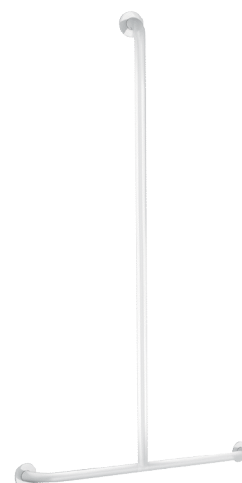

Basic T-shaped white grab bar

Ref. 35440W

White powder-coated stainless steel

DESCRIPTION

Basic T-shaped white grab bar - Ref. 35440W

Basic T-shaped shower grab bar for people with reduced mobility, Ø 32mm. White powder-coated stainless steel tube.

Dimensions: 1,150 x 500mm.

Concealed fixings, secured to wall by a 3-hole stainless steel plate.

CE marked.

10-year warranty.

TECHNICAL CHARACTERISTICS

Basic T-shaped white grab bar - Ref. 35440W

Height	1,150mm
Length	500mm
Diameter	Ø 32mm
Width to the wall	40mm
Finish	White epoxy coated stainless steel
Norms	 
Warranty	

ADVANTAGES

Tested to over 200kg

40mm gap between bar and wall: minimal space

Ø 32mm: optimised grip

Smooth surface is easy to clean