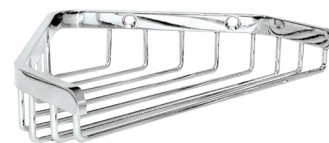

## Wall-mounted angled wire soap basket

Ref. 3569

Bright polished stainless steel

### DESCRIPTION

Wall-mounted angled wire soap basket - Ref. 3569

Wall-mounted corner soap basket.  
Robust model.  
Bright polished stainless steel finish.  
Dimensions: 120 x 165 x 34mm.  
30-year warranty.

### TECHNICAL CHARACTERISTICS

Wall-mounted angled wire soap basket - Ref. 3569

Height	34mm
Depth	120mm
Width	165mm
Finish	Bright polished stainless steel
Norms	
Warranty	