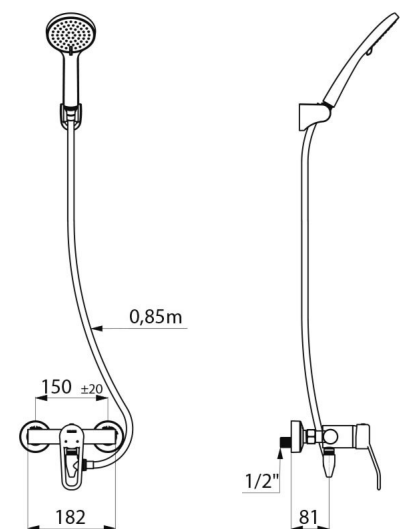

Auto-draining shower kit with mechanical pressure-balancing (EP) mixer

Ref. 2739EPHYG

Shower kit with wall-mounted single control mixer

DESCRIPTION

Auto-draining shower kit with mechanical pressure-balancing (EP) mixer - Ref. 2739EPHYG

Shower kit with wall-mounted single control mechanical mixer. SECURITHERM shower kit with pressure-balancing and auto-draining device:

- Wall-mounted single control mixer with Securitouch thermal insulation to prevent burns.
- Ø 40mm pressure-balancing (EP) ceramic cartridge with pre-set maximum temperature limiter.
- Anti-scalding safety: HW flow is reduced if CW supply fails (and vice versa). Constant temperature regardless of pressure or flow rate variations in the system.
- Body with smooth interior and low water volume.
- Flow rate regulated at 9 lpm.
- Chrome-plated brass body and sculptured control lever.
- M1/2" shower outlet with integrated non-return valve.
- Mixer with offset STOP/CHECK wall connectors, M1/2" M3/4".
- Filters and non-return valves.
- Chrome-plated shower head (ref. 813) flexible shower hose (836T3) and chrome-plated, adjustable, wall-mounted support (ref. 845).
- Auto-draining device FM1/2" for installation between the flexible hose and the shower head, automatically drains the shower head and flexible hose (ref. 880).

Connector	M1/2"
Technology	SECURITHERM EP mechanical mixer
Height	188mm
Depth	182mm
Width	182mm
Flow rate	9 lpm
Temperature limiter	Yes
Finish	Chrome-plated brass

ADVANTAGES

-  HW flow rate reduced if CW fails
-  Pressure-balancing: reduces temperature variations
-  Securitouch thermal insulation prevents burns
-  Maximum hygiene: low water volume