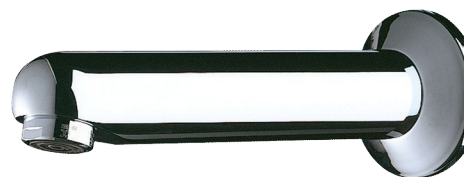

## Fixed spout with plate

Ref. 947151

L.120mm

### DESCRIPTION

Fixed spout with plate - Ref. 947151

Spout Ø 32mm, M1/2".

L. 120mm.

For cross wall installation for walls ≤ 165mm, with anti-rotating pin.

Threaded rod can be cut-to-size.

Chrome-plated solid brass.

Scale-resistant flow straightener pre-set at 3 lpm.

30-year warranty.

### TECHNICAL CHARACTERISTICS

Fixed spout with plate - Ref. 947151

Connector	M1/2"
Length	165mm
Spout length	120mm
Flow rate	3 lpm
Norms	  
Warranty	
Repairability	