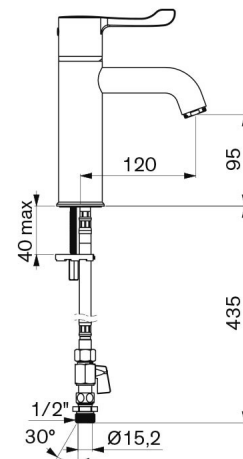

SECURITHERM BIOCLIP

thermostatic basin mixer

Ref. H960515L

Single hole sequential thermostatic control mixer H. 95mm L. 120mm

DESCRIPTION

SECURITHERM BIOCLIP thermostatic basin mixer - Ref. H960515L

Deck-mounted SECURITHERM thermostatic basin mixer.
Sequential thermostatic mixer: opens and closes with cold water.
No risk of cross flow between hot and cold water.
No non-return valves on the inlets.
BIOCLIP: can be easily removed for cleaning and disinfection.
Anti-scalding failsafe: shuts off immediately if cold or hot water supply fails.
Securitouch thermal insulation prevents burns.
Single hole mixer with curved spout, H. 95mm L. 120mm, fitted with a hygienic flow straightener, no build-up of impurities and withstands thermal shocks.
Scale-resistant thermostatic sequential cartridge for single control adjustment of flow rate and temperature.
Temperature adjusts from cold water up to 40°C with maximum temperature limiter set at 40°C.
Tested without water to comply with NHS requirements. No pre-set temperature.
Thermal and chemical shocks are possible.
Body and spout with smooth interior and low water volume.
Flow rate limited to 5 lpm at 3 bar.
No manual contact thanks to Hygiene control lever L. 100mm.
With no pop-up waste.
Supplied with F3/8" PEX flexibles with chrome-plated brass stopcocks.
Fixing reinforced via 2 stainless steel rods.
Mixer ideal for healthcare facilities, retirement and care homes, hospitals and clinics.
Mixer suitable for people with reduced mobility.
Mixer with 30-year warranty.
Also available with copper tails.

TECHNICAL CHARACTERISTICS

SECURITHERM BIOCLIP thermostatic basin mixer - Ref. H960515L