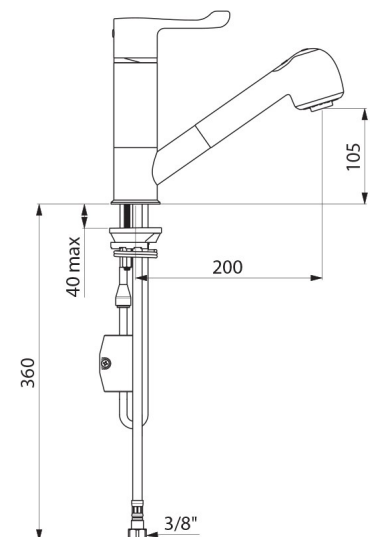

SECURITHERM thermostatic sink mixer

Ref. H9612

Single hole thermostatic mixer with retracting hand spray

DESCRIPTION

SECURITHERM thermostatic sink mixer - Ref. H9612

Deck-mounted SECURITHERM thermostatic basin mixer, ideal for baby baths. Sequential thermostatic mixer: opens and closes with cold water. No risk of cross flow between the hot and cold water. No non-return valves on the inlets. Anti-scalding failsafe: immediate shut-off if cold or hot water supply fails. Securitouch thermal insulation prevents burns. Single hole mixer with swivelling outlet H. 105mm L. 200mm. Sequential mixer with retracting hand spray with 2 jet options: flow straightener/rain effect. Scale-resistant sequential thermostatic cartridge for sequential control of the flow rate and temperature. Temperature control from cold water up to 40°C with maximum temperature limiter set at 40°C. Body with smooth interior. Flow rate regulated at 4 lpm. No manual contact thanks to Hygiene control lever L. 100mm. BIOSAFE flexible shower hose reduces bacterial proliferation: transparent polyurethane, smooth interior and exterior. Flexible with narrow interior Ø 6mm: low water volume. Specific counterweight. PEX flexibles F3/8". Fixing reinforced by 2 stainless steel rods. Thermostatic mixer ideal for healthcare facilities, retirement and care homes, hospitals and clinics. Mixer suitable for people with reduced mobility. 30-year warranty.

TECHNICAL CHARACTERISTICS

SECURITHERM thermostatic sink mixer - Ref. H9612

Connector	F3/8"
Technology	SECURITHERM Securitouch sequential mixer
Drop height	105mm
Spout length	200mm
Flow rate	4 lpm
Temperature limiter	Yes
Finish	Chrome-plated brass

ADVANTAGES