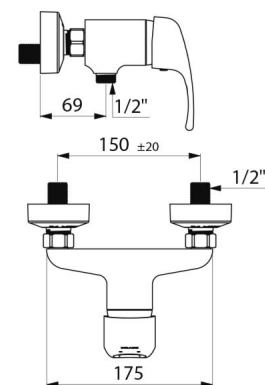

SECURITHERM EP pressure-balancing shower mixer

Ref. 2239EP

Wall-mounted single control mixer, sculptured lever

DESCRIPTION

SECURITHERM EP pressure-balancing shower mixer - Ref. 2239EP

Wall-mounted single control mechanical mixer.
 Ø 40mm ceramic cartridge with pressure-balancing and pre-set maximum temperature limiter.
 Total anti-scalding safety: HW flow rate is reduced if CW supply fails (and vice versa).
 Stable temperature regardless of pressure and flow rate variations in the system.
 Flow rate regulated at 9 lpm.
 Chrome-plated brass body and sculptured control lever.
 M½" shower outlet with integrated non-return valve.
 Mixer with offset STOP/CHECK wall connectors M½" M¾".
 Filters and non-return valves.
 Mechanical mixer with SECURITHERM pressure-balancing ideal for healthcare facilities, nursing homes, hospitals and clinics.
 Shower mixer suitable for people with reduced mobility.
 Mixer with 30-year warranty.

ADVANTAGES

-  HW flow rate reduced if CW fails
-  Pressure-balancing: limits temperature variations
-  Ergonomic: sculptured lever is easy to grip
-  Water savings: flow rate regulated at 9 lpm

TECHNICAL CHARACTERISTICS

SECURITHERM EP pressure-balancing shower mixer - Ref. 2239EP

Connector	M1/2"
Technology	SECURITHERM EP mechanical mixer
Width	175mm
Flow rate	9 lpm
Temperature limiter	Yes
Finish	Chrome-plated brass

Norms	   
Warranty	
Repairability	