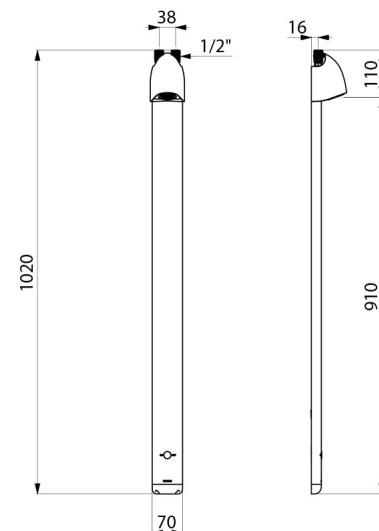

TECHNICAL CHARACTERISTICS

SPORTING 2 SECURITHERM electronic shower panel - Ref. 714906

Supply	6V batteries
Connector	M1/2"
Technology	Electronic
Height	1020mm
Depth	21mm
Width	70mm
Flow rate	6 lpm
Finish	Aluminium

ADVANTAGES

Exceptional water savings: 80%

Anti-bacterial proliferation duty flush

Immediate shut-off if cold water fails

Streamlined design, concealed fixings