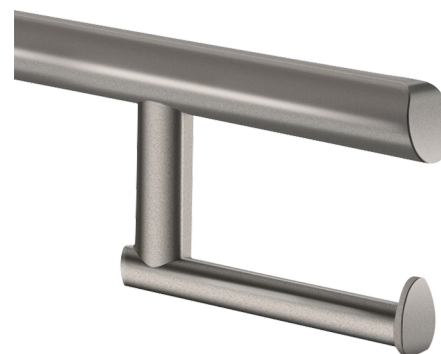

Be-Line® toilet roll holder for drop-down rails

Ref. 511965C

Toilet roll holder

DESCRIPTION

Be-Line® toilet roll holder for drop-down rails - Ref. 511965C

Toilet roll holder for Be-Line® drop-down support rails.

Toilet paper dispenser.

Metallised anthracite finish.

Can be installed without removing the drop-down rail.

Anti-bacterial treatment: optimum protection against bacterial development.

30-year warranty.

TECHNICAL CHARACTERISTICS

Be-Line® toilet roll holder for drop-down rails - Ref. 511965C

Height	104mm
Length	148mm
Finish	Metallised anthracite
Norms	
Warranty	

ADVANTAGES

Easy to install without removing the rail