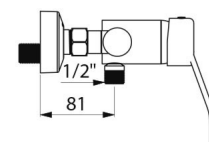

ADVANTAGES

- HW flow rate reduced if CW fails
- Pressure-balancing: reduces temperature variations
- Hygiene: smooth interior reduces bacteria
- Maximum hygiene: low water volume