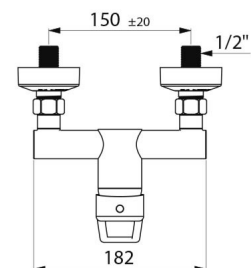

ADVANTAGES

- HW flow rate reduced if CW fails
- Pressure-balancing: reduces temperature variations
- Hygiene: smooth interior reduces bacteria
- Maximum hygiene: low water volume