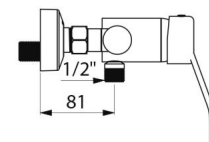

ADVANTAGES

- HW flow rate reduced if CW fails
- Pressure-balancing: reduces temperature variations
- Hygiene: smooth interior reduces bacteria
- Maximum hygiene: low water volume