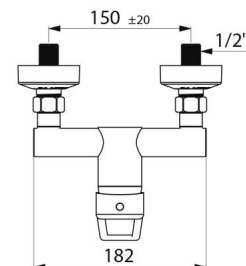

ADVANTAGES

- HW flow rate reduced if CW fails
- Pressure-balancing: reduces temperature variations
- Hygiene: smooth interior reduces bacteria
- Maximum hygiene: low water volume