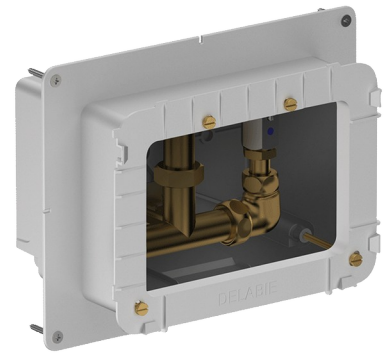

Recessed waterproof housing for SECURITHERM shower

Ref. 792BOX

Waterproof, kit 1/2

DESCRIPTION

Recessed waterproof housing for SECURITHERM shower - Ref. 792BOX

Waterproof housing kit 1/2:

For thermostatic shower mixer.

Partition thickness can be between 16 to 30mm.

30-year warranty.

Order with control plate reference: 792218, or the whole shower reference 792219.

ADVANTAGES

Installation recessed in wall

System tested to over 500,000 operations

100% waterproof housing

TECHNICAL CHARACTERISTICS

Recessed waterproof housing for SECURITHERM shower - Ref. 792BOX

Connector	½"
Technology	Electronic and time flow
Height	140mm
Depth	130mm
Length	260mm
Width	200mm
Norms	  
Warranty	