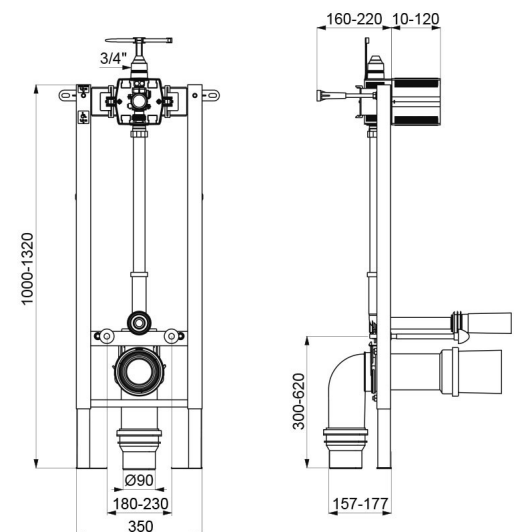

TEMPOFIX 3 wall-mounted frame system for WCs

Ref. 564000BE

For TEMPOMATIC mains supply flush valve - Ø 90mm

DESCRIPTION

TEMPOFIX 3 wall-mounted frame system for WCs - Ref. 564000BE

Wall-mounted frame system for wall-hung WCs, kit 1/2:

Black powder-coated steel frame:

- For fixing to load-bearing walls.
- Frame height can be adjusted from 0 - 200mm (with 1m mark).
- Compatible with solid walls from 10 - 120mm.
- Ø 32mm flush tube with Ø 55mm connection washer.
- ABS soil pipe, Ø 90mm HDPE outlet with waterproof seal, with 2 setting positions.

TECHNICAL CHARACTERISTICS

TEMPOFIX 3 wall-mounted frame system for WCs - Ref. 564000BE

Connector	3/4"
Technology	Electronic and time flow
Height	1000 to 1320mm
Depth	157 - 177mm
Width	350mm
Diameter	Ø 90mm outlet
Finish	Black powder-coated steel

Quick and easy to install: delivered pre-mounted

Space-saving

Adapt to wall thickness

Compatible with mains supply

Norms

Warranty