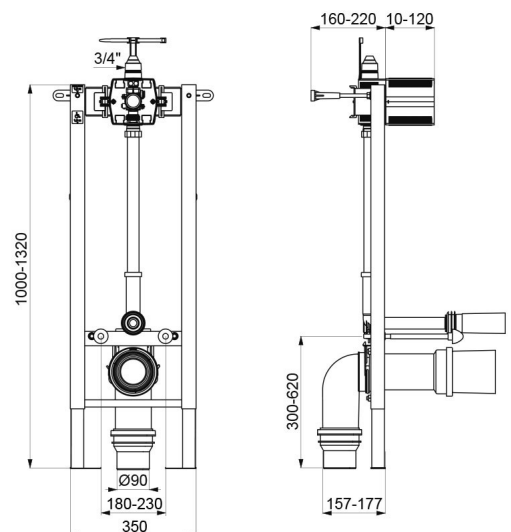

TEMPOFIX 3 wall-mounted frame system for WCs

Ref. 564000BE

For TEMPOMATIC mains supply flush valve - Ø 90mm

DESCRIPTION

TEMPOFIX 3 wall-mounted frame system for WCs - Ref. 564000BE

Wall-mounted frame system for wall-hung WCs, kit 1/2:

Black powder-coated steel frame:

- For fixing to load-bearing walls.
- Frame height can be adjusted from 0 - 200mm (with 1m mark).
- Compatible with solid walls from 10 - 120mm.
- Ø 32mm flush tube with Ø 55mm connection washer.
- ABS soil pipe, Ø 90mm HDPE outlet with waterproof seal, with 2 setting positions.

TECHNICAL CHARACTERISTICS

TEMPOFIX 3 wall-mounted frame system for WCs - Ref. 564000BE

Connector	3/4"
Technology	Electronic and time flow
Height	1000 to 1320mm
Depth	157 - 177mm
Width	350mm
Diameter	Ø 90mm outlet
Finish	Black powder-coated steel

Quick and easy to install: delivered pre-mounted

Space-saving

Adapt to wall thickness

Compatible with mains supply

Norms

Warranty