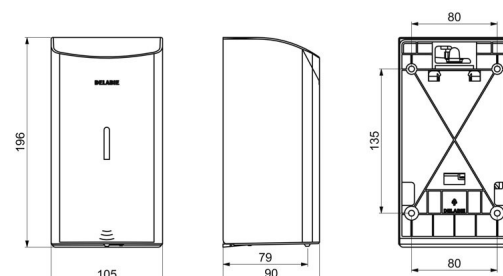

Wall-mounted electronic liquid soap dispenser, 0.5 litre

Ref. 512566P

Liquid soap or hydroalcoholic gel dispenser

DESCRIPTION

Wall-mounted electronic liquid soap dispenser, 0.5 litre - Ref. 512566P

Wall-mounted electronic soap dispenser.
 Liquid soap or hydroalcoholic gel dispenser.
 Vandal-resistant model with lock and standard DELABIE key.
 No manual contact: hands are automatically detected by infrared cell (detection distance can be adjusted).
 Bacteriostatic 304 stainless steel cover.
 One-piece hinged cover for easy maintenance and improved hygiene.
 No-waste pump dispenser: dispenses 0.8ml (can be adjusted up to 7 doses per activation).
 Option of operation in anti-clogging mode.
 Automatic soap dispenser: 6 AA -1.5V (DC9V) batteries supplied integrated in the soap dispenser body.
 Low battery indicator light.
 Tank with large opening: easy to fill from large containers.
 Window allows soap level to be checked.
 Bright polished 304 stainless steel.
 Stainless steel thickness: 1mm.
 Capacity: 0.5 litre.
 Dimensions: 90 x 105 x 196mm.
 For vegetable-based liquid soap with a maximum viscosity of 3,000 mPa.s.
 Compatible with hydroalcoholic gel.
 CE marked.
 Wall-mounted electronic soap dispenser with 10-year warranty.

ADVANTAGES

-  Total hygiene: no manual contact
-  Comfort: automatic soap dispenser
-  No-waste pump dispenser
-  Liquid soap or hydroalcoholic gel

TECHNICAL CHARACTERISTICS

Wall-mounted electronic liquid soap dispenser, 0.5 litre - Ref. 512566P

Supply	6 AA batteries
Technology	Electronic
Height	196mm
Depth	90mm
Width	105mm
Volume	0.5 litre tank
Thickness	1mm
Finish	Bright polished 304 stainless steel
Norms	

Warranty