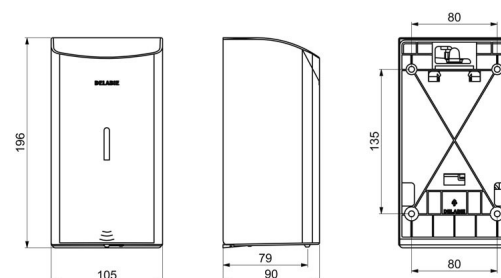

Wall-mounted electronic liquid soap dispenser, 0.5 litre

Ref. 512566P

Liquid soap or hydroalcoholic gel dispenser

DESCRIPTION

Wall-mounted electronic liquid soap dispenser, 0.5 litre - Ref. 512566P

Wall-mounted electronic soap dispenser.
 Liquid soap or hydroalcoholic gel dispenser.
 Vandal-resistant model with lock and standard DELABIE key.
 No manual contact: hands are automatically detected by infrared cell (detection distance can be adjusted).
 Bacteriostatic 304 stainless steel cover.
 One-piece hinged cover for easy maintenance and improved hygiene.
 No-waste pump dispenser: dispenses 0.8ml (can be adjusted up to 7 doses per activation).
 Option of operation in anti-clogging mode.
 Automatic soap dispenser: 6 AA -1.5V (DC9V) batteries supplied integrated in the soap dispenser body.
 Low battery indicator light.
 Tank with large opening: easy to fill from large containers.
 Window allows soap level to be checked.
 Bright polished 304 stainless steel.
 Stainless steel thickness: 1mm.
 Capacity: 0.5 litre.
 Dimensions: 90 x 105 x 196mm.
 For vegetable-based liquid soap with a maximum viscosity of 3,000 mPa.s.
 Compatible with hydroalcoholic gel.
 CE marked.
 Wall-mounted electronic soap dispenser with 30-year warranty.

Supply	6 AA batteries
Technology	Electronic
Height	196mm
Depth	90mm
Width	105mm
Volume	0.5 litre tank
Thickness	1mm
Finish	Bright polished 304 stainless steel

Norms 

Warranty

Repairability