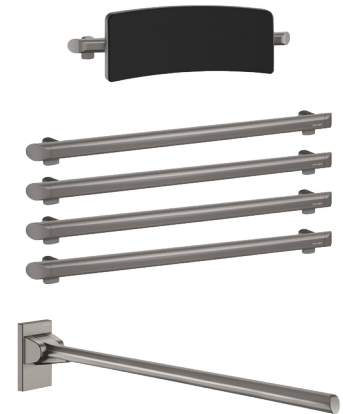

Be-Line® WC pack with backrest

Ref. 511809MC

DOC M pack

DESCRIPTION

Be-Line® WC pack with backrest - Ref. 511809MC

DOC M Be-Line® WC pack with 1 backrest, depth 150mm.

1 drop-down support rail, length 850mm.

4 grab bars, length 600mm.

Aluminium tube.

Metallised anthracite powder-coated finish (LRV 14) provides a good visual contrast with the wall.

Tested to over 200kg.

Maximum recommended user weight 135kg.

30-year warranty.

CE marked.

DOC M compliant.

TECHNICAL CHARACTERISTICS

Be-Line® WC pack with backrest - Ref. 511809MC

Depth	Backrest: 150mm
Length	Grab bars: 600mm; Drop-down support rail: 850mm
Finish	Metallised anthracite powder-coated aluminium
Norms	CE
Warranty	30 YEAR WARRANTY

ADVANTAGES

Innovative design for all

Comfort: ergonomic anti-rotation surface

Maximum safety: tested to over 200kg

Complies with DOC M