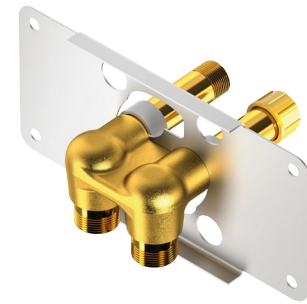

# Recessed nanny joint for SPORTING 2 SECURITHERM

Ref. 714012

For SPORTING 2 SECURITHERM mains supply - Kit 1/2

## DESCRIPTION

**Recessed nanny joint for SPORTING 2 SECURITHERM - Ref. 714012**

Recessed nanny joint, kit 1/2:  
Compact nanny bracket for SPORTING 2 SECURITHERM mains supply shower panels.

Recessed top or bottom inlet.

Delivered with buttons pre-mounted for pressure test.

Fixing plate is easy to install: bayonette system to allow maintenance of the caps in situ.

Mounted with screwdriver or pliers.

Modular installation (plaster rails, solid walls):

- Installation with plaster rails (with or without struts): compatible with panels between 24 and 68mm (with a minimum recessing depth of 48mm).

- Installation with solid walls: compatible with panels between 0 and 68mm.