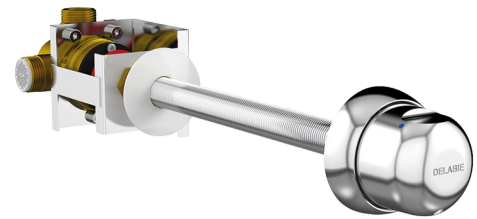

## TEMPOMIX basin mixer M3/4"

Ref. 796210

Time flow ~7 seconds

### DESCRIPTION

TEMPOMIX basin mixer M3/4" - Ref. 796210

Control for TEMPOMIX basin mixer, ~7 seconds.  
For walls up to 220mm maximum.

### TECHNICAL CHARACTERISTICS

TEMPOMIX basin mixer M3/4" - Ref. 796210

Depth 220mm

Norms **ACS**