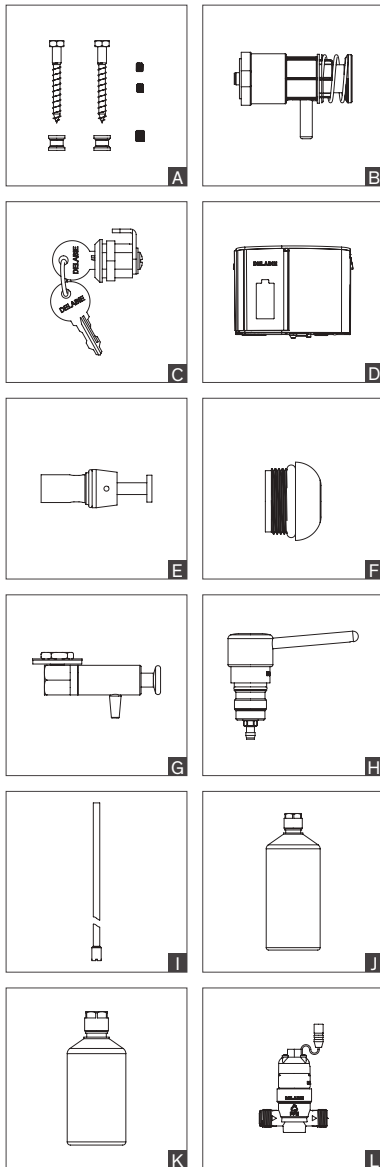

Spare parts

ACCESSIBILITY

	Repair kit	Type
Be-Line®		
Fixing kit	5119FIX	A
Fixing kit for DOC M grab bars	5119MFIX	-

SOAP DISPENSERS

	Repair kit	Complete mechanism	Type
510580-510581-510582-510583-510584-510586			
Pump	51058M	-	B
Lock	SER2911V	-	C
512066			
Electronic unit + O-ring	51206BC	-	D
Lock	SER2911V	-	C
510579			
Pump	51057M	-	-
6566 - 6567			
Complete valve only	6568	-	E
Level control window only	6569	-	F
6580 - 6583			
Pump	6580SRV	-	G
729xxx			
729008, 729108, 729508	729302	729308	H
729012, 729112, 729512	729302	729312	H
729150, 729200	729302	729303	H
PVC tube + non-return valve carrier & non-return valve	729TUB	-	I
1L tank, for ref.s 729008, 729112	729501	-	J
0.5L tank, for ref.s 729508, 729512	729500	-	K
BINOPTIC - TEMPOMATIC 4			
Service key for flow straighteners	222429	-	-
6V recessed power supply	490240	-	-

MIRRORS CABINETS

	Repair kit	Complete mechanism	Type
5102xx			
Lock for mirror cabinet	SER5102V	-	-
Service key for flow straighteners	222429	-	-
510203-510203I-510204-510205-510205I-510206			
6V solenoid valve + filter	495606	-	L

TOILET PAPER DISPENSERS

	Repair kit	Type
Lock for toilet paper dispenser for 2 rolls ref.s 1660, 1660S & 1661	SER1660V	K
Lock for ref.s 2900, 2901, 2902, 2910, 2911 & 2912	SER2911V	L

PAPER TOWEL DISPENSERS

	Repair kit	Type
Lock for ref.s 2561D, 2561DS, 6601, 6602, 6607D, 6611, 6612 & 6617	SER2559V	L