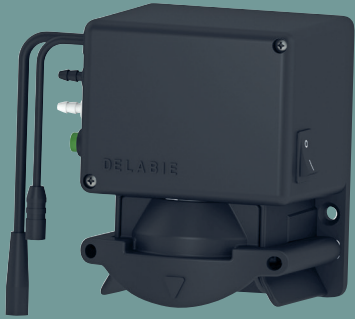

Spare parts

ACCESSIBILITY

	Repair kit	Type
Be-Line®		
Fixing kit	5119FIX	A
Fixing kit for DOC M grab bars	5119MFIX	-

SOAP DISPENSERS

	Repair kit	Complete mechanism	Type
510580-510581-510582-510583-510584-510586			
Pump	51058M	-	B
Lock	SER2911V	-	C
512066			
Electronic unit + O-ring	51206BC	-	D
Lock	SER2911V	-	C
510579			
Pump	51057M	-	-
6566 - 6567			
Complete valve only	6568	-	E
Level control window only	6569	-	F
6580 - 6583			
Pump	6580SRV	-	G
729xxx			
729008, 729108, 729508	729302	729308	H
729012, 729112, 729512	729302	729312	H
729150, 729200	729302	729303	H
PVC tube + non-return valve carrier & non-return valve	729TUB	-	I
1L tank, for ref.s 729008, 729112	729501	-	J
0.5L tank, for ref.s 729508, 729512	729500	-	K
BINOPTIC - TEMPOMATIC 4			
Service key for flow straighteners	222429	-	-
6V recessed power supply	490240	-	-

MIRRORS CABINETS

	Repair kit	Complete mechanism	Type
5102xx			
Lock for mirror cabinet	SER5102V	-	-
Service key for flow straighteners	222429	-	-
510203-510203I-510204-510205-510205I-510206			
6V solenoid valve + filter	495606	-	L

HAND DRYERS

	Repair kit	Type
SPEEDJET 510621		
Filter (after 2013)	510621F	A
Filter (before 2013)	510621FA	B
Drip tray	510621R	C
SPEEDJET 2 510623 without drip tray		
HEPA filter for hand dryer without drip tray	510623F	D
SPEEDJET 2 510624 with drip tray		
HEPA filter for hand dryer with drip tray	510624F	E
Drip tray for SPEEDJET 2 in black	510624RB	F
Drip tray for SPEEDJET 2 in anthracite	510624RC	F
Drip tray for SPEEDJET 2 in white	510624RW	F