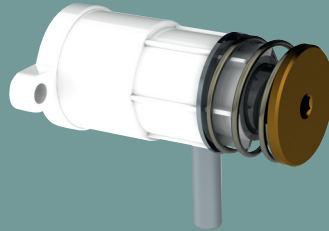

Spare parts

ACCESSIBILITY

	Repair kit	Type
Be-Line®		
Fixing kit	5119FIX	A
Fixing kit for DOC M grab bars	5119MFIX	-

SOAP DISPENSERS

	Repair kit	Complete mechanism	Type
510580-510581-510582-510583-510584-510586			
Pump	51058M	-	B
Lock	SER2911V	-	C
512066			
Electronic unit + O-ring	51206BC	-	D
Lock	SER2911V	-	C
510579			
Pump	51057M	-	-
6566 - 6567			
Complete valve only	6568	-	E
Level control window only	6569	-	F
6580 - 6583			
Pump	6580SRV	-	G
729xxx			
729008, 729108, 729508	729302	729308	H
729012, 729112, 729512	729302	729312	H
729150, 729200	729302	729303	H
PVC tube + non-return valve carrier & non-return valve	729TUB	-	I
1L tank, for ref.s 729008, 729112	729501	-	J
0.5L tank, for ref.s 729508, 729512	729500	-	K
BINOPTIC - TEMPOMATIC 4			
Service key for flow straighteners	222429	-	-
6V recessed power supply	490240	-	-

MIRRORS CABINETS

	Repair kit	Complete mechanism	Type
5102xx			
Lock for mirror cabinet	SER5102V	-	-
Service key for flow straighteners	222429	-	-
510203-510203I-510204-510205-510205I-510206			
6V solenoid valve + filter	495606	-	L