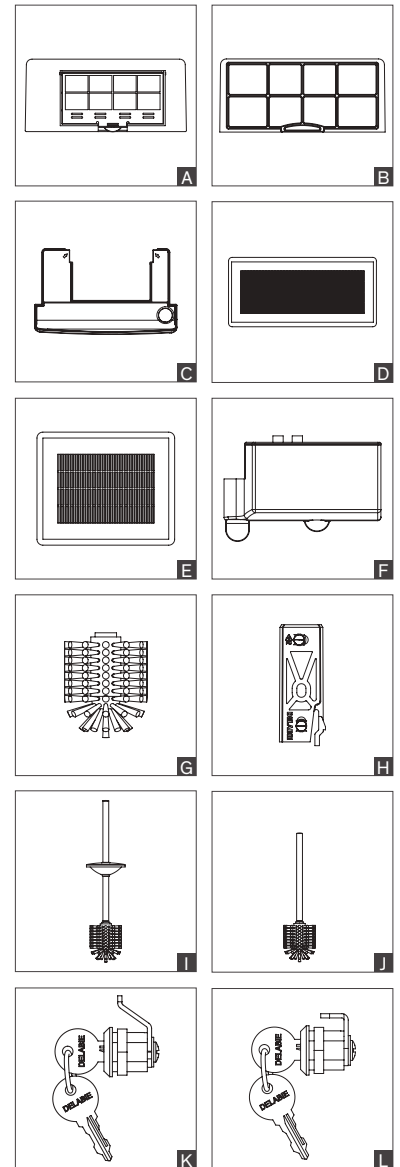

HAND DRYERS

	Repair kit	Type
SPEEDJET 510621		
Filter (after 2013)	510621F	A
Filter (before 2013)	510621FA	B
Drip tray	510621R	C
SPEEDJET 2 510623 without drip tray		
HEPA filter for hand dryer without drip tray	510623F	D
SPEEDJET 2 510624 with drip tray		
HEPA filter for hand dryer with drip tray	510624F	E
Drip tray for SPEEDJET 2 in black	510624RB	F
Drip tray for SPEEDJET 2 in anthracite	510624RC	F
Drip tray for SPEEDJET 2 in white	510624RW	F

TOILET BRUSH SET

	Repair kit	Type
Brush without handle	4051L	G
Wall bracket & fixings for toilet brush set 4048 & 4051	4051FIX	H
Bright polished stainless steel		
Toilet brush set with lid in bright polished stainless steel for ref.s 4050P & 4051P	4051MLP	I
Toilet brush set without lid in bright polished stainless steel for ref.s 4048P & 4049P	4048MLP	J
Polished satin stainless steel		
Toilet brush set with lid in polished satin stainless steel for ref.s 4050S & 4051S	4051MLS	I
Toilet brush set without lid in polished satin stainless steel for ref.s 4048S & 4049S	4048MLS	J
White powder-coated stainless steel		
Toilet brush set with lid in white powder-coated stainless steel for ref.s 4050EW & 4051EW	4051MLW	I
Toilet brush set without lid in white powder-coated stainless steel for ref.s 4048EW & 4049EW	4048MLW	J
Metallised anthracite stainless steel		
Toilet brush set with lid in metallised anthracite stainless steel for ref. 4051C	4051MLC	I
Toilet brush set without lid in metallised anthracite stainless steel for ref. 4048C	4048MLC	J
Matte white powder-coated stainless steel		
Toilet brush set with lid in matte white powder-coated stainless steel for ref. 4051MW	4051MLMW	I
Toilet brush set without lid in matte white powder-coated stainless steel for ref. 4048MW	4048MLMW	J
Matte black stainless steel toilet brush set with lid for ref. 4051BK	4051MLBK	I

TOILET PAPER DISPENSERS

	Repair kit	Type
Lock for toilet paper dispenser for 2 rolls ref.s 1660, 1660S & 1661	SER1660V	K
Lock for ref.s 2900, 2901, 2902, 2910, 2911 & 2912	SER2911V	L

PAPER TOWEL DISPENSERS

	Repair kit	Type
Lock for ref.s 2561D, 2561DS, 6601, 6602, 6607D, 6611, 6612 & 6617	SER2559V	L